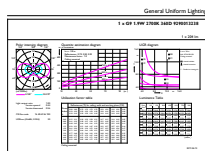

Photometric data

Product Reference: E1 Photo Light: E1 Page: 11