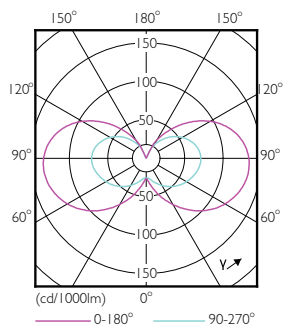

Product	D	C
CorePro LEDcapsule ND 1.9-25W G9 827	16.5 mm	48 mm

Photometric data

Product Reference: E1 Photo Light: E1 Page: 11

CorePro LEDcapsule MV 25W G9 827 Capsule

CorePro LEDcapsule MV 25W G9 827 Capsule