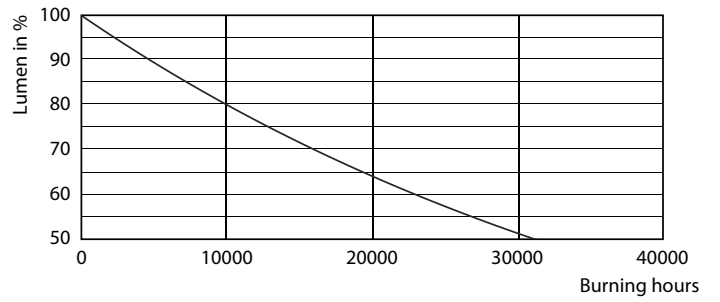

CorePro LEDcapsule MV

Lifetime

LEDbulb 60W E14 827 FR B38

LEDbulb 60W E14 827 FR B38