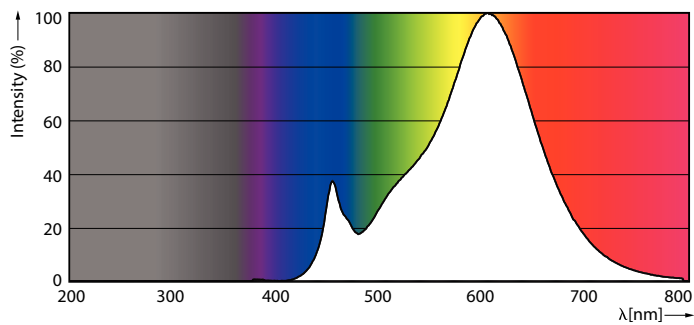

CorePro LEDcapsule MV 25W G9 827 Capsule