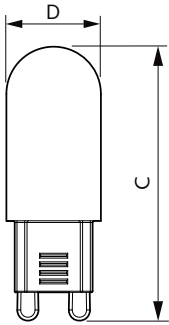

CorePro LEDcapsule MV

Numerator - Quantity Per Pack	1
Numerator - Packs per outer box	12
Material Nr. (12NC)	929001323802

Net Weight (Piece)	0.012 kg

Dimensional drawing

G9 230V 2.5W-25W 204lm 2700K G9 Non-Dim

Product	D	C
CorePro LEDcapsule ND 1.9-25W G9 827	16.5 mm	48 mm