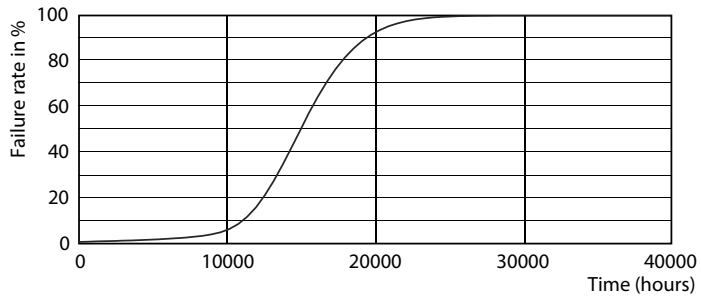

CorePro LEDcapsule MV

Lifetime

LEDbulb 60W E14 827 FR B38

LEDbulb 60W E14 827 FR B38