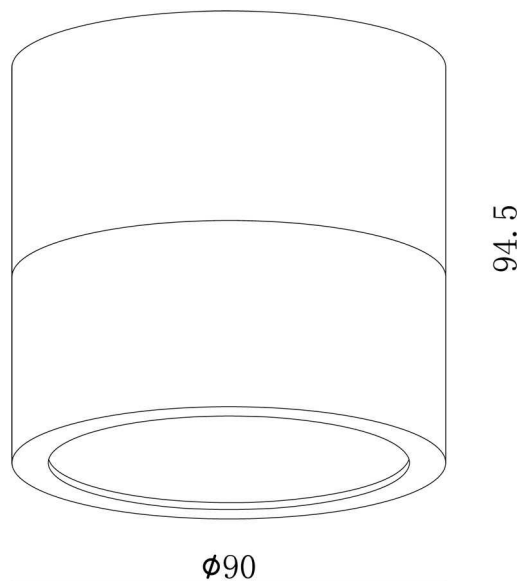

Abmessungen und Gewicht

Länge	
Breite	
Höhe	94,5 mm
Durchmesser	90 mm
Deckenabhängung	
Gewicht	361 g

Sockelmaß

Länge	
Breite	
Höhe	
Durchmesser	

Artikel Nr.: 299363

Deckenaufbauleuchte, Cana, Silber / Schwarz, 220-240V AC/50-60Hz, 1x max. 20,00 W

Article no.: 299363

Surface mounted ceiling lamp, Cana, silver / black, 220-240V AC/50-60Hz, 1x max. 20,00 W

Technical Data**General Characteristics**

Material	aluminum / glass
Colour	silver / black
Optics	/ clear / transparent
included in delivery	reflector

Article no.: 299363

Surface mounted ceiling lamp, Cana, silver / black, 220-240V AC/50-60Hz, 1x max. 20,00 W

Light Direction

Rotating and tilting range	fixed
Angle of inclination	
Radiation direction	
Reflector / lense	symmetrisch

Dimensions & Weight

Length	
Width	
Height	94,5 mm
Diameter	90 mm
Suspensions from ceiling	
Product Weight	361 g

Base dimensions

Length	
Width	
Height	
Diameter	

Article no.: 299363

Surface mounted ceiling lamp, Cana, silver / black, 220-240V AC/50-60Hz, 1x max. 20,00 W