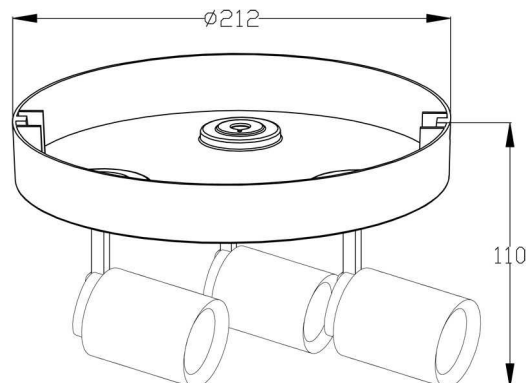

Article no.: 348078

Surface mounted ceiling lamp, Librae Round III, matt white, 220-240V AC/50-60Hz, 3x max. 50,00 W

Light Direction

Rotating and tilting range	rotatable-swivel
Angle of inclination	90°
Radiation direction	
Reflector / lense	

Dimensions & Weight

Length	
Width	
Height	110 mm
Diameter	65 mm
Suspensions from ceiling	
Product Weight	1170 g

Base dimensions

Length	
Width	
Height	30 mm
Diameter	212 mm