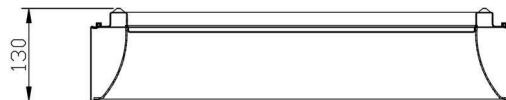

Article no.: 348106

Surface mounted ceiling lamp, Sculptoris 60, Signal white RAL 9003, 220-240V AC/50-60Hz, 40,00 W, neutral white

Light Direction

Rotating and tilting range	fixed
Angle of inclination	
Radiation direction	
Reflector / lense