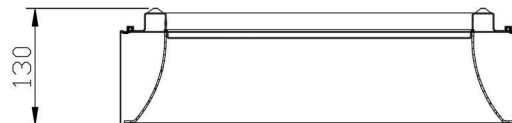

Article no.: 348128

Surface mounted ceiling lamp, Sculptoris 45, silver, 220-240V AC/50-60Hz, 26,00 W, warmwhite

Light Direction

Rotating and tilting range	fixed
Angle of inclination	
Radiation direction	
Reflector / lense	

Dimensions & Weight

Length	
Width	
Height	130 mm
Diameter	450 mm
Suspensions from ceiling	
Product Weight	1630 g

Base dimensions

Length	
Width	
Height	22 mm
Diameter	395 mm