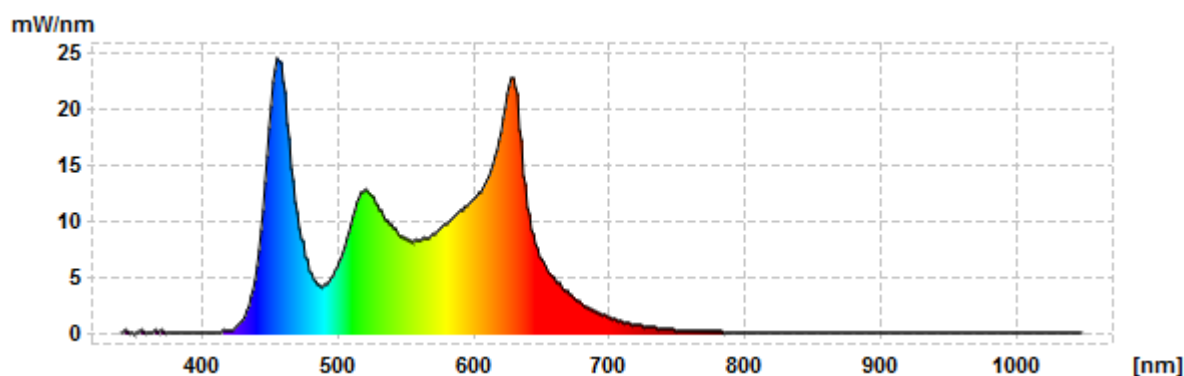

Spectrum Test Report

DEKO-LIGHT
ELEKTRONIK VERTRIEBS GMBH

Client name:	Deko-Light Elektronik Vertriebs GmbH	Report time:	2016-09-07
Item No:	565245_RGB_WW	Model name:	Built in Ceiling Lamp

Results

Spectrum

CIE 1931 2° observer		CIE 1964 10° observer		Color Parameters	
x	0.3599	x	0.3611	CCT [k]	4274
y	0.3271	y	0.3310	Chromaticity Error	0.021
u'	0.2320	u'	0.2311	Color Peak	455.54
v'	0.4744	v'	0.4766	Color Peak Value	24.87
				Color Dominant	699.0
				Radiometric	2.6237
Rendering Indices		Ra	83.7		
R1	75.1	R8	82.4		
R2	84.9	R9	52.6	Electrical Parameters	
R3	96.6	R10	72.5	Luminous [lm]	752.21
R4	79.9	R11	69.8	Luminous Efficacy [lm/W]	51.6344
R5	77.8	R12	68.3	Power [W]	14,568
R6	76.7	R13	75.7	Current [A]	0.607
R7	95.9	R14	95.6	Voltage [V]	24