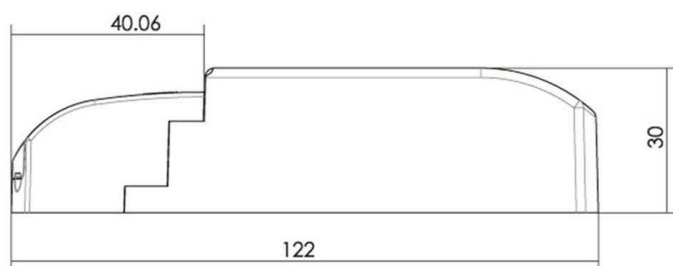

Artikel Nr.: 862169

Netzgerät, DIM, CV, 12V 2,5-25W

Abmessungen und Gewicht

Grenzwerte

Länge	122,00 mm	Betriebstemperatur	-20°C - +50°C
Breite	52,00 mm	Gehäusetemperatur	0 °C
Höhe	30,00 mm		
Durchmesser	0,00 mm		
Gewicht	100 g