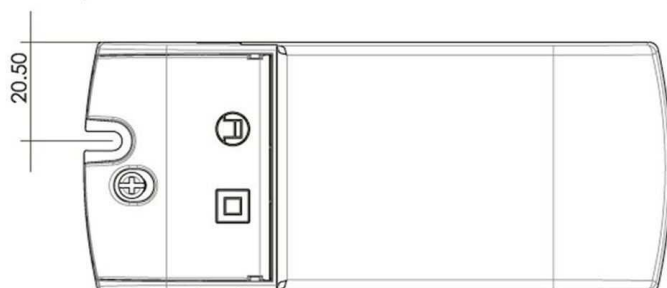

Artikel Nr.: 862169

Netzgerät, DIM, CV, 12V 2,5-25W

Abmessungen und Gewicht

Grenzwerte

Länge	122,00 mm	Betriebstemperatur	-20°C - +50°C
Breite	52,00 mm	Gehäusetemperatur	0 °C
Höhe	30,00 mm		
Durchmesser	0,00 mm		
Gewicht	100 g