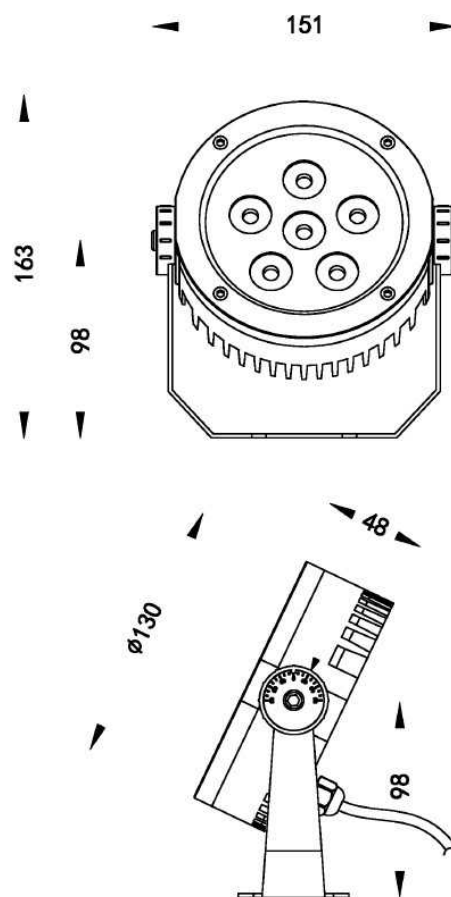

Article no.: 730295

Ground- / Wall- / Ceiling lamp, Power Spot II RGB, anthracite, 24V DC, 17,00 W, RGB

Light Direction

Rotating and tilting range	swivel
Angle of inclination	
Radiation direction	
Reflector / lense	symmetrisch

Dimensions & Weight

Length	163 mm
Width	151 mm
Height	48 mm
Diameter	130 mm
Product Weight	1047 g

Absolute maximum ratings

The LED will get damaged and the lifetime will decrease when you overrun absolute maximum ratings.

Working temperature	-20°C - +50°C
Storage temperature	-10°C - +60°C
IP - Code	IP65