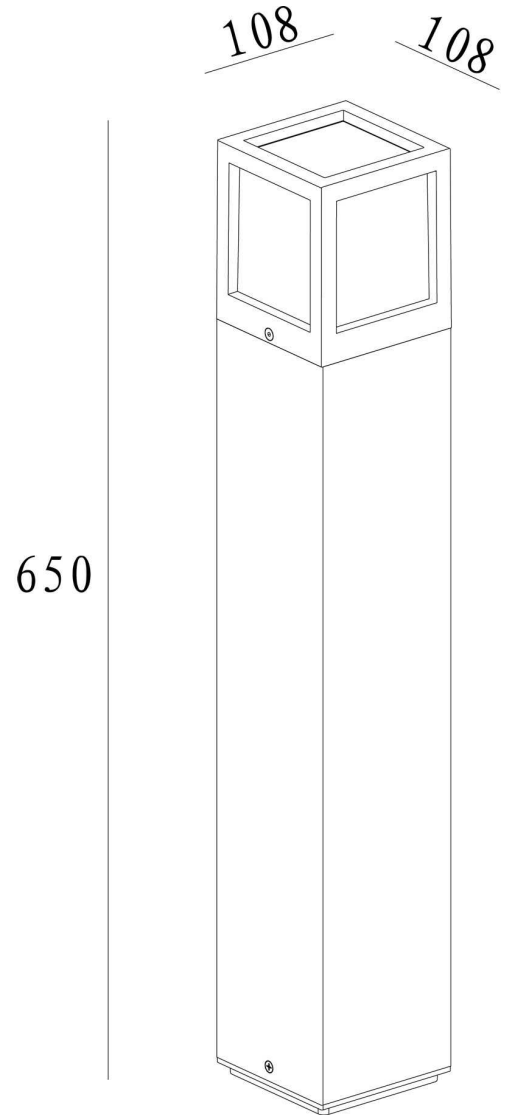

### Abmessungen und Gewicht

Länge	108 mm
Breite	108 mm
Höhe	650 mm
Durchmesser	
Gewicht	2875 g

**Article no.: 730332**

Floor lamp, Facado A, anthracite, 220-240V AC/50-60Hz, 1x max. 20,00 W

**Technical Data****General Characteristics**

<b>Material</b>	aluminum die casting
<b>Colour</b>	anthracite
<b>Optics</b>	
<b>included in delivery</b>	

**Article no.: 730332**

Floor lamp, Facado A, anthracite, 220-240V AC/50-60Hz, 1x max. 20,00 W

**Light Direction**

Rotating and tilting range	fixed
Angle of inclination	
Radiation direction	
Reflector / lense	symmetrisch

**Dimensions & Weight**

Length	108 mm
Width	108 mm
Height	650 mm
Diameter	
Product Weight	2875 g

**Absolute maximum ratings**

Working temperature	-20°C - +40°C
Storage temperature	-20°C - +40°C
IP - Code	IP44