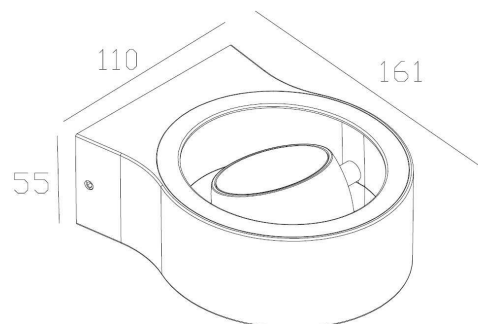

Article no.: 730405

Surface mounted wall lamp, Swive, anthracite, 220-240V AC/50-60Hz, 8,00 W, warmwhite

Light Direction

Rotating and tilting range	swivel
Angle of inclination	300°
Radiation direction	
Reflector / lense	symmetrisch

Dimensions & Weight

Length	161 mm
Width	110 mm
Height	55 mm
Diameter	
Suspensions from ceiling	
Product Weight	926 g

Base dimensions

Length	110 mm
Width	55 mm
Height	
Diameter