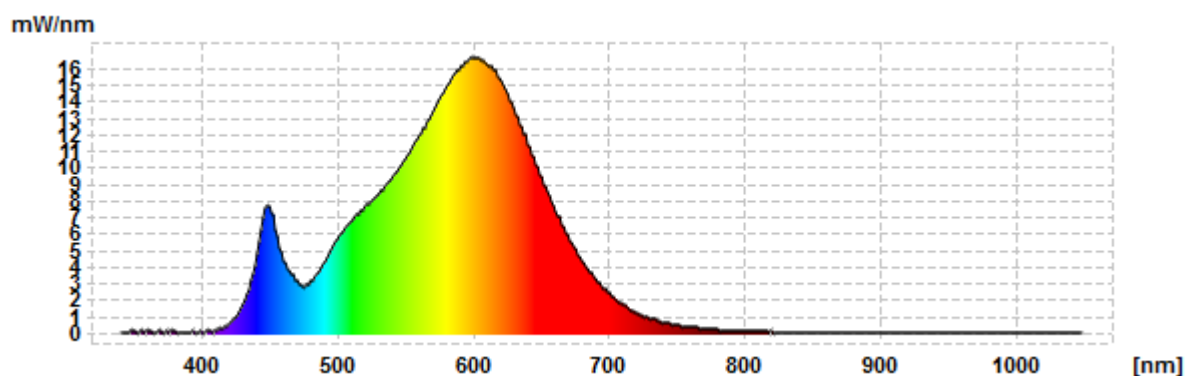

Spectrum Test Report

DEKO-LIGHT
ELEKTRONIK VERTRIEBS GMBH

Client name:	Deko-Light Elektronik Vertriebs GmbH	Report time:	2016-09-08
Item No:	731070	Model name:	Surface Mounted Wall Lamp

Results

Spectrum

CIE 1931 2° observer		CIE 1964 10° observer		Color Parameters	
x	0.4408	x	0.4480	CCT [k]	2999
y	0.4120	y	0.4069	Chromaticity Error	0.004
u'	0.2497	u'	0.2565	Color Peak	601.19
v'	0.5250	v'	0.5241	Color Peak Value	16.64
				Color Dominant	582.0
				Radiometric	2.4403
Rendering Indices		Ra	81.0		
R1	78.4	R8	56.7		
R2	88.8	R9	-0.2	Electrical Parameters	
R3	97.2	R10	74.9	Luminous [lm]	817.66
R4	78.9	R11	77.4	Luminous Efficacy [lm/W]	68.4236
R5	78.5	R12	68.8	Power [W]	11,95
R6	86.3	R13	80.5	Current [A]	0
R7	83.0	R14	98.7	Voltage [V]	230