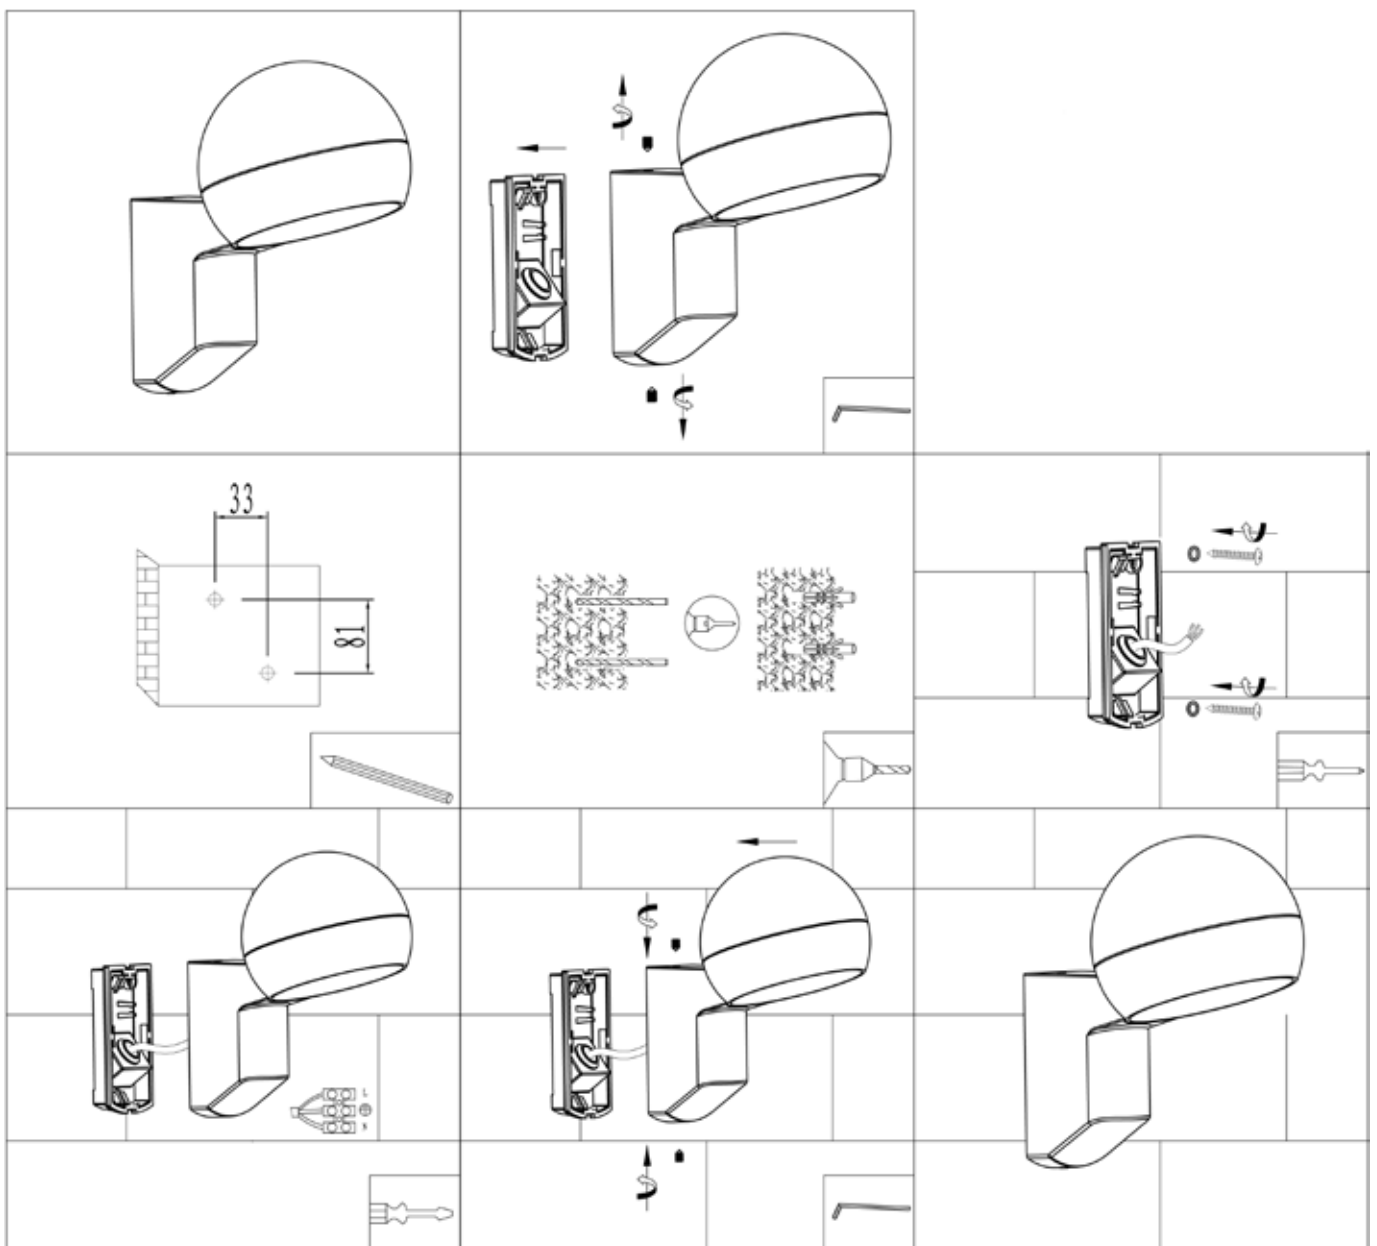

Artikel Nr.: 731077

KapegoLED Wandaufbauleuchte, Leonis / KapegoLED Surface mounted wall lamp, Leonis
220-240V AC/50-60Hz, 12,00 W

**Achtung! Für diese Arbeiten müssen Sie die Spannungsversorgung trennen.
Attention! For this work you must turn off the power supply.**

N = Blau • = Gelb / Grün • L = Braun
N = Blue • = Yellow / Green • L = Brown