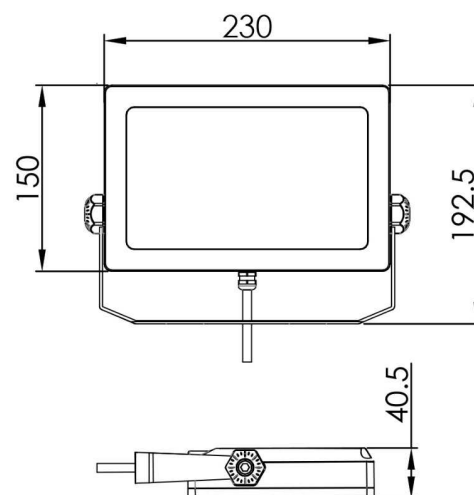

### Abmessungen und Gewicht

Länge	230 mm
Breite	192,5 mm
Höhe	40,5 mm
Durchmesser	
Gewicht	1491 g

**Technical Data**
**General Characteristics**

<b>Material</b>	aluminum die casting
<b>Colour</b>	silver
<b>Optics</b>	
<b>included in delivery</b>	1,0 m connection cable

**Electrical Characteristics**

<b>Power / power consumption</b>	30,00 W / 32,40 W
<b>Input Voltage</b>	220-240V AC/50-60Hz
<b>Input current</b>	
<b>Base (standard designation)</b>	
<b>Number of Bases</b>	
<b>Power supply unit</b>	incl. LED-power supply unit
<b>Electronically reversible</b>	not dimmable
<b>Connection possibility</b>	Powerplug
<b>Protection class I, II, III</b>	I

### Light Direction

Rotating and tilting range	swivel
Angle of inclination	
Radiation direction	
Reflector / lense	

### Dimensions & Weight

Length	230 mm
Width	192,5 mm
Height	40,5 mm
Diameter	
Product Weight	1491 g