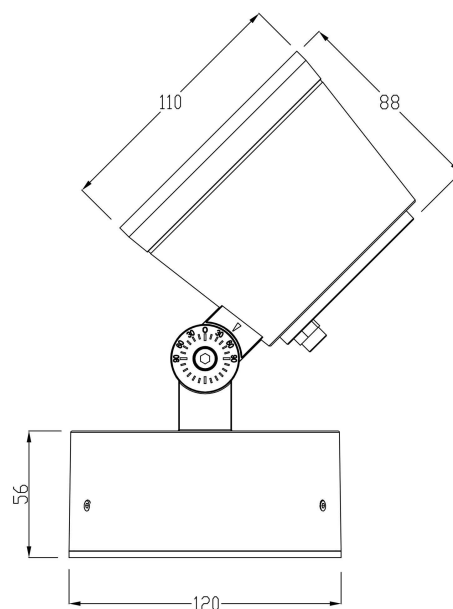

### Light Direction

Rotating and tilting range	swivel
Angle of inclination	180°
Radiation direction	
Reflector / lense	symmetrisch

### Dimensions & Weight

Length	88,00
Width	0,00
Height	0,00
Diameter	110,00
Product Weight	671 g