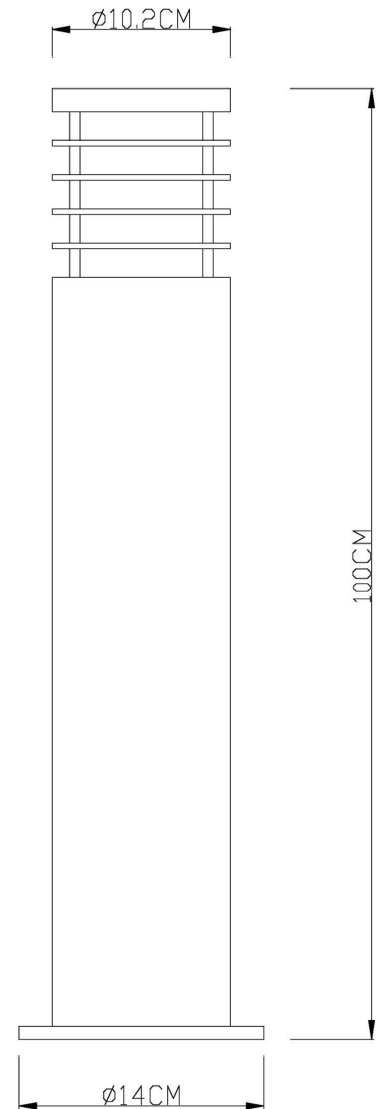

Stehleuchte, Merak, Weiß-matt, 220-240V AC/50-60Hz, 1x max. 11,00 W

Lichtrichtung

Dreh- und Schwenkbereich	feststehend
Neigungswinkel	
Abstrahlverhalten	
Reflektor / Linse	

Abmessungen und Gewicht

Länge	
Breite	
Höhe	1000 mm
Durchmesser	102 mm
Gewicht	2520 g

Article no.: 733014

Floor lamp, Merak, matt white, 220-240V AC/50-60Hz, 1x max. 11,00 W

**Technical Data****General Characteristics**

Material	stainless steel
Colour	matt white
Optics	granite
included in delivery	Max.11W LED/ESL

Article no.: 733014

Floor lamp, Merak, matt white, 220-240V AC/50-60Hz, 1x max. 11,00 W

Light Direction

Rotating and tilting range	fixed
Angle of inclination	
Radiation direction	
Reflector / lense	

Dimensions & Weight

Length	
Width	
Height	1000 mm
Diameter	102 mm
Product Weight	2520 g

Absolute maximum ratings

Working temperature	-20°C - +40°C
Storage temperature	-10°C - +60°C
IP - Code	IP44

EEI	The luminaire is suitable for lamps of energy efficiency classes A++ to E.
IP44	Protection against penetration of foreign objects > 1 mm. Protection against penetration of splashing water.
	Lightings of Protection Class I in which the protection against electric shock is not based solely on isolation, but an additional safety measure contains such a way that accessible conductive parts are equipped with means for connection to the protective conductor of the fixed installation, so that in case of failure of the basic insulation exposed conductive parts cannot be active.
	Because of the complex manufacturing process of the LED the above shown data are just a statistical size, which is not forced to be the realistic data of every LED.