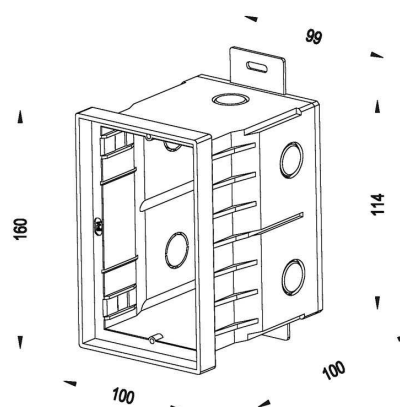

### Dimensions & Weight

Length	176 mm
Width	110 mm
Height	61,5 mm
Diameter	
Mounting Depth	100 mm
Product Weight	1340 g

### Cut-out dimensions

Length	160 mm
Width	100 mm
Diameter	

### Mounting Bowl

Material	plastic
Length	100 mm
Width	100 mm
Height	160 mm
Diameter	