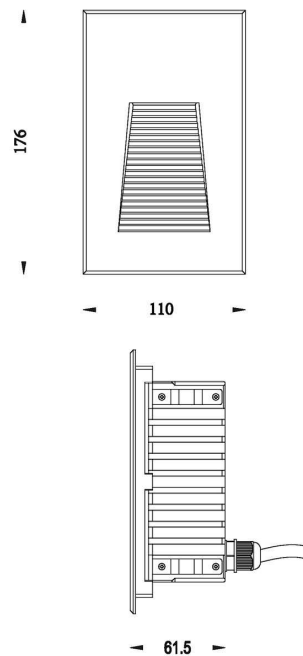

### Light Direction

Rotating and tilting range	fixed
Angle of inclination	
Radiation direction	
Reflector / lense	symmetrisch

### Dimensions & Weight

Length	176 mm
Width	110 mm
Height	61,5 mm
Diameter	
Mounting Depth	100 mm
Product Weight	1340 g

### Cut-out dimensions

Length	160 mm
Width	100 mm
Diameter	

### Mounting Bowl

Material	plastic
Length	100 mm
Width	100 mm
Height	160 mm
Diameter	