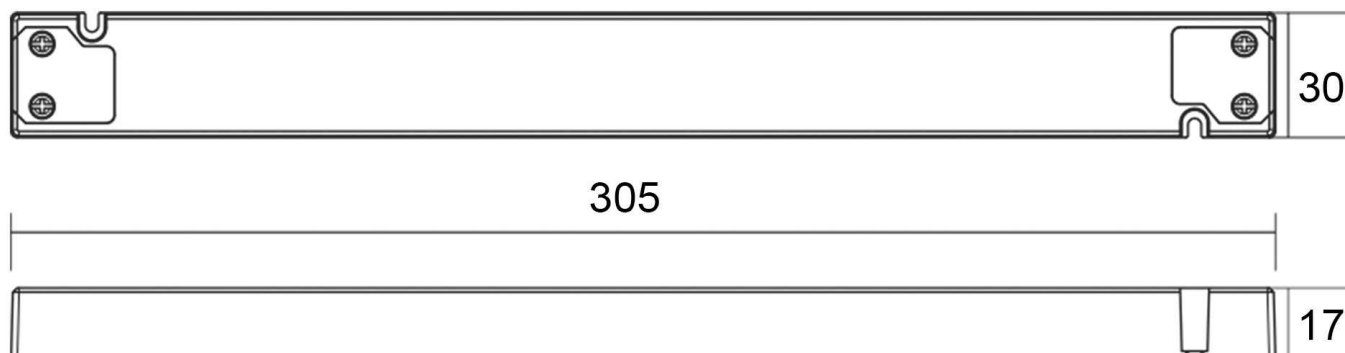

Black fields are applicable / gray fields are not applicable

Article No.: 862094

Power supply unit, LONG-FLAT, CV, LT-60-24

**Dimensions & Weight****Absolute maximum ratings**

Length	305,00 mm	Operating temperature	-20°C - +50°C
Width	30,00 mm	Case temperature	90,00
Height	17,00 mm		
Diameter	0,00 mm		
Product weight	152 g		