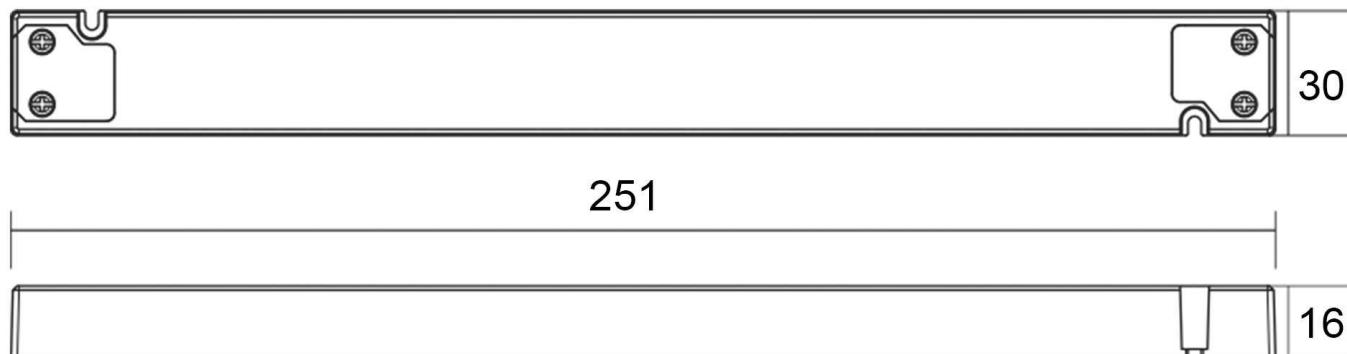

Article No.: 862123

Power supply unit, LONG-FLAT, CV, LT-45-12

IP20 CE

Electrical Characteristics

Operating mode	constant voltage	Input voltage	220-240V AC/50-60Hz
Power	45,00 W	Power factor	0,95
Output voltage	12V DC	Connection possibility	clamp
Output current	0-3750 mA		

Black fields are applicable / gray fields are not applicable

Article No.: 862123

Power supply unit, LONG-FLAT, CV, LT-45-12

**Dimensions & Weight****Absolute maximum ratings**

Length	251,00 mm	Operating temperature	-20°C - +45°C
Width	30,00 mm	Case temperature	90,00
Height	16,00 mm		
Diameter	0,00 mm		
Product weight	124 g		